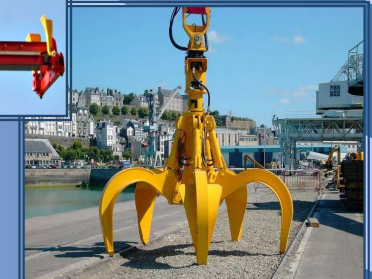

Orange peel grabs
Pulpos